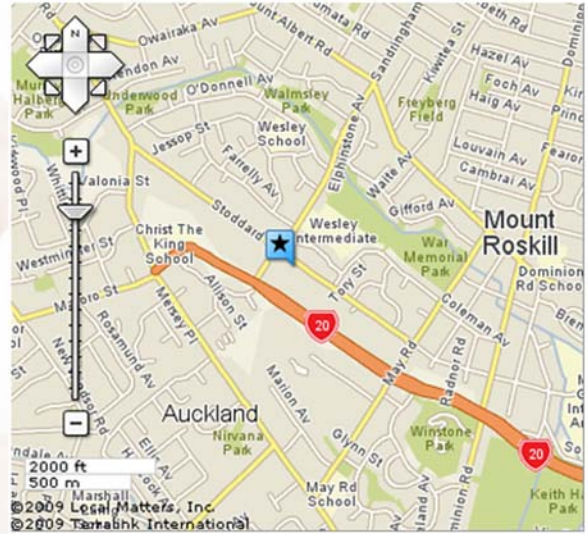

Contact Us

Email: sales@kiwibedcompany.co.nz
Phone/Fax: 09 620 8221
THE KIWI BED COMPANY
86 Stoddard Road
Mount Roskill
AUCKLAND

Hours of Business

Monday to Friday: 9.30am to 5pm
Saturday: 10am to 4pm
Sunday: CLOSED

Payment Options

- Cash
- MasterCard / Visa
- Direct Credit (internet/phone banking)
- EFTPOS

Delivery

Auckland Central: $25 - $50
For national deliveries please call the office

Directions from the North Shore:

Travel along the Southern motorway and exit at Greenlane. Turn right into Greenlane West, continue straight into Balmoral Rd, keep straight on until you reach Sandringham Rd, left in to S/Ham Rd extension. At the end turn left into Stoddard Rd.

Directions from Manukau:

Take SH 20 exit at Sandringham Road, turn right into Stoddard Road and find us a few metres on the right hand side of the road.

From Auckland City:

Travelling straight up Queen St turn in to Ian Mckinnon Drive, continue straight into Dominion Rd, keep going until the far end of Dominion Rd Extension. Turn right at the roundabout into Denbigh Ave and straight into Stoddard Rd.

If you are in any doubt please call us on 09 620 8221

We look forward to seeing you. To view our website click the

link: www.kiwibedcompany.co.nz